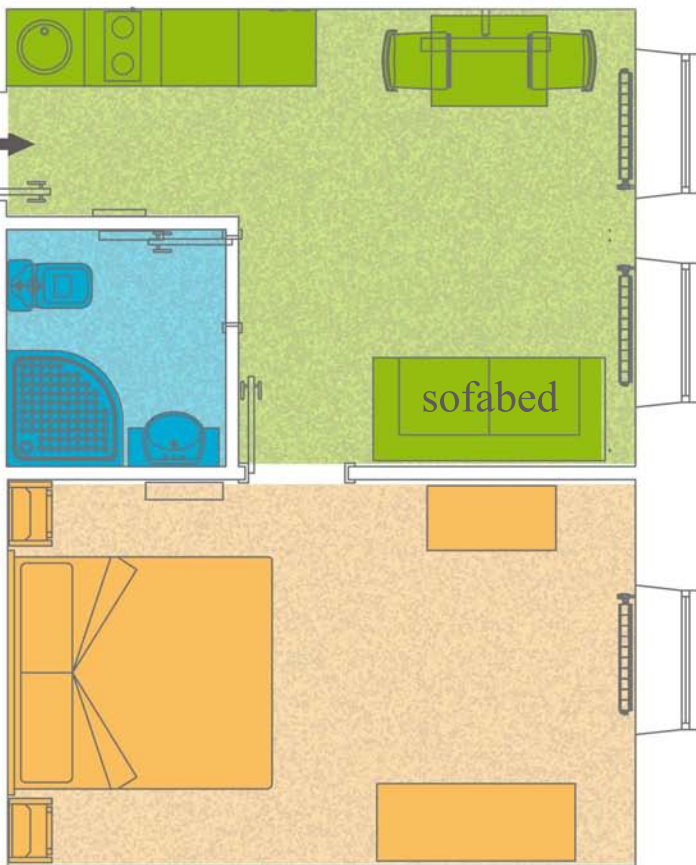

## Living room

Common entrance with  
Lights Studio Deluxe

## Bathroom

### Furnishings include

- Free wireless Internet access
- Air conditioning and heating units
- Flat-panel LCD television
- Fully equipped kitchen
- Comfortable sleeper sofa
- Full bathroom with shower
- Linens, towels, robes and slippers

## Bedroom