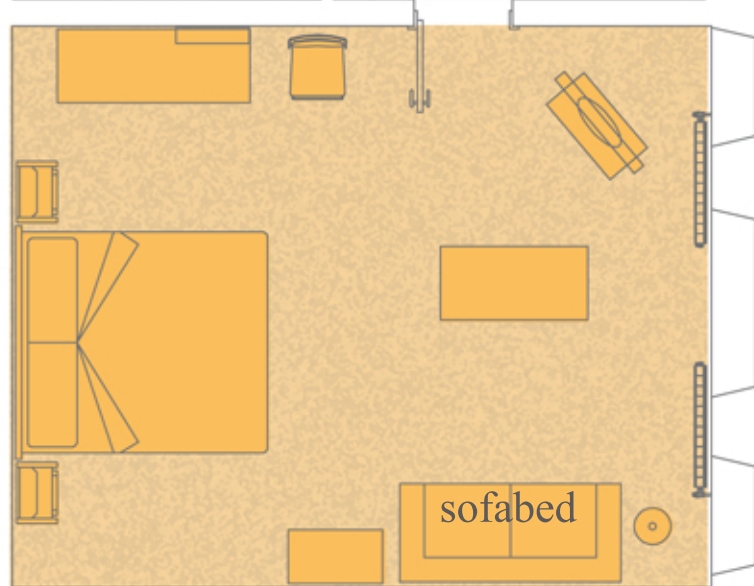

PARK *Apartment*

Living room

Bathroom

Furnishings include

- Free wireless Internet access
- Air conditioning and heating units
- Flat-panel LCD television
- Fully equipped kitchen
- Comfortable sleeper sofa
- Full bathroom with shower
- Linens, towels

Total floor area: 43,40m²

Bedroom

BALTIC *Suites*